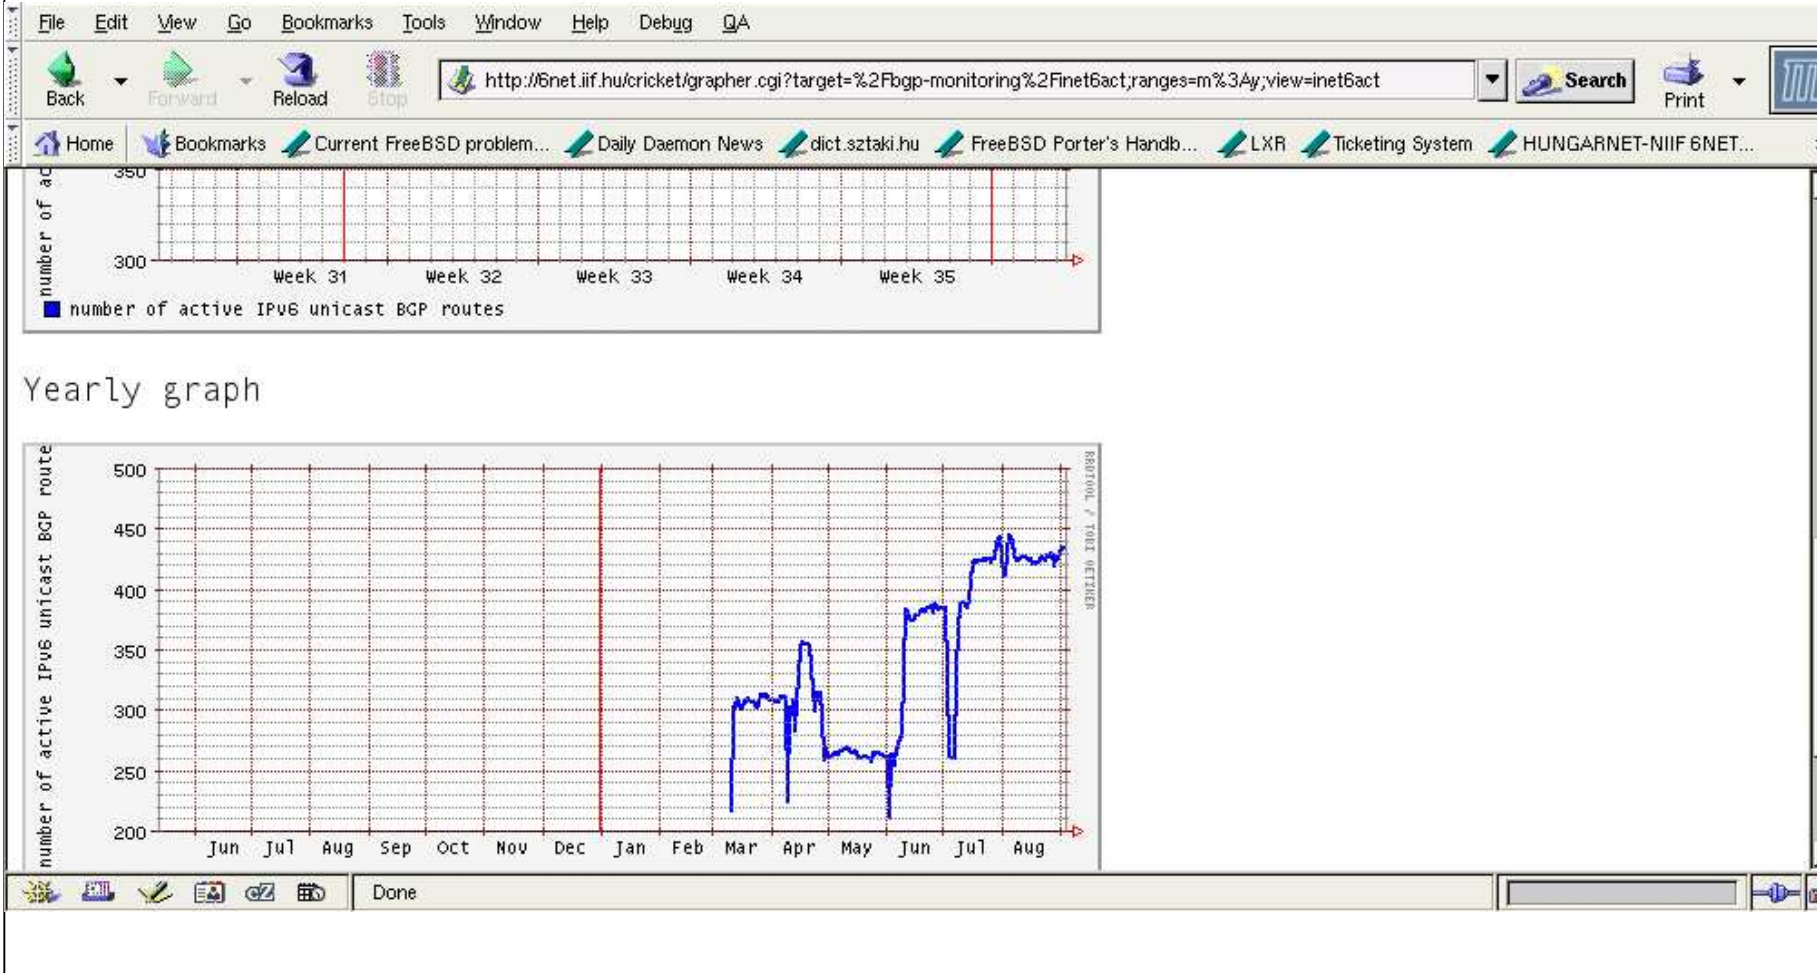

IPv6 elérhetőség